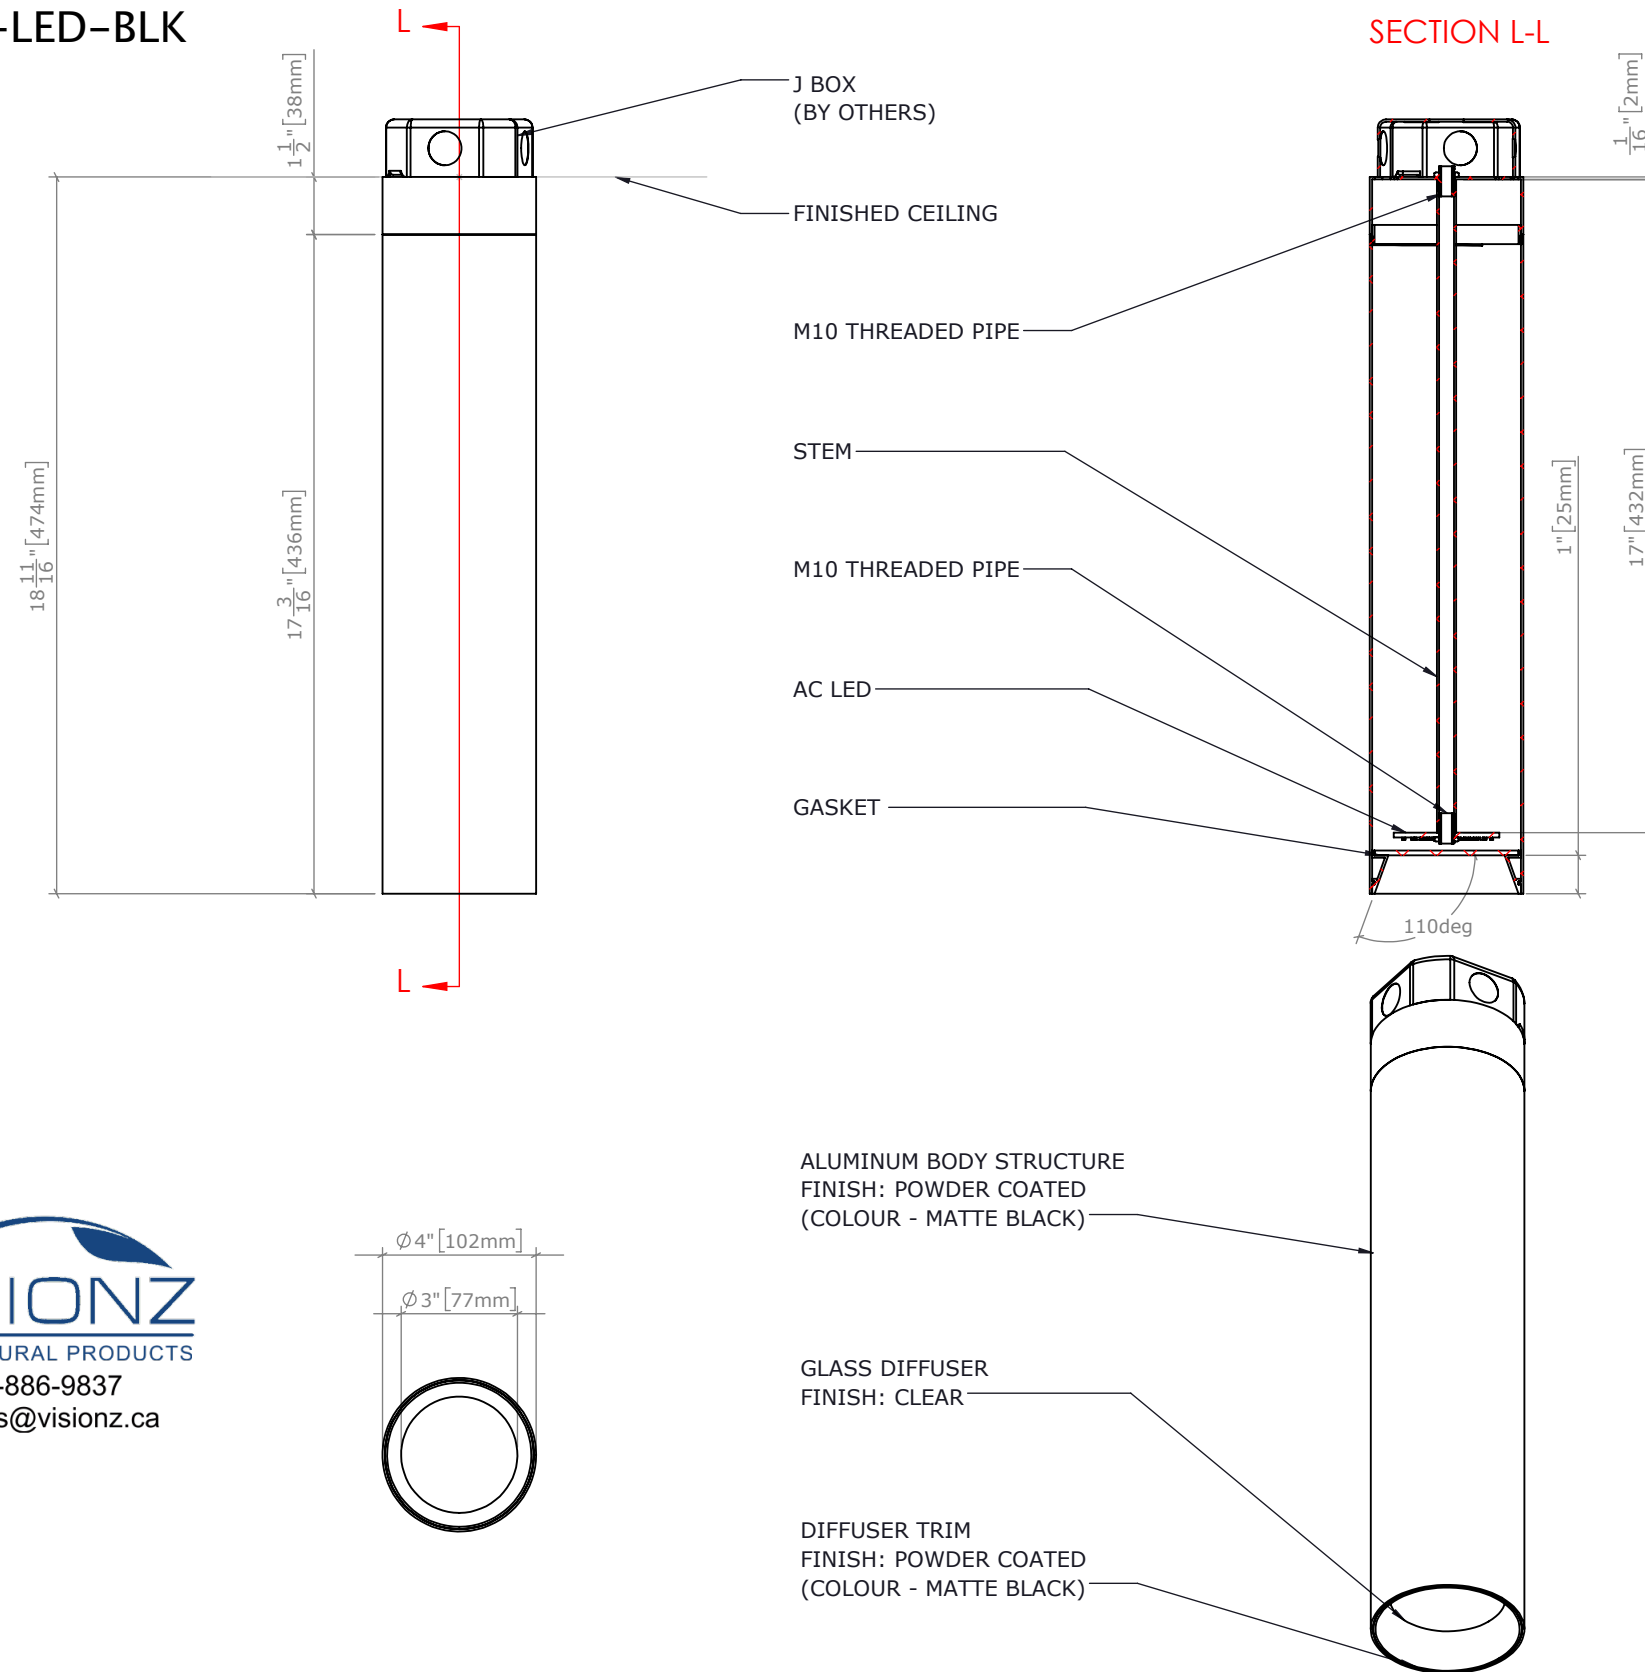

VISIONZ

Lighting
group
network

TUBO DIRECT - CEILING MOUNT - (DOWN LIGHT)

LGN-2118-LED-BLK

REVISIONS		
REV.	DESCRIPTION	DATE
0	ISSUED FOR APPROVAL	

LAMPING:
AC LED BOARD 7W, 700LM, 4000K, CRI 90
TRIAC DIMMING

NOTES:
TRIAC DIMMING
FINISHES AVAILABLE IN BLACK, WHITE, CHROME
IP65 RATED

PROJECT: TUBO	SALES: FL	MODEL: 2118
LAMP: AC LED 7W, 700LM, 4000K, CRI 90	CERT.: ETL	WEIGHT: ±10LBS VOLT:120V
DWG:OC24238	BY: AA DATE: 2021-04-06	SCALE: 1:3