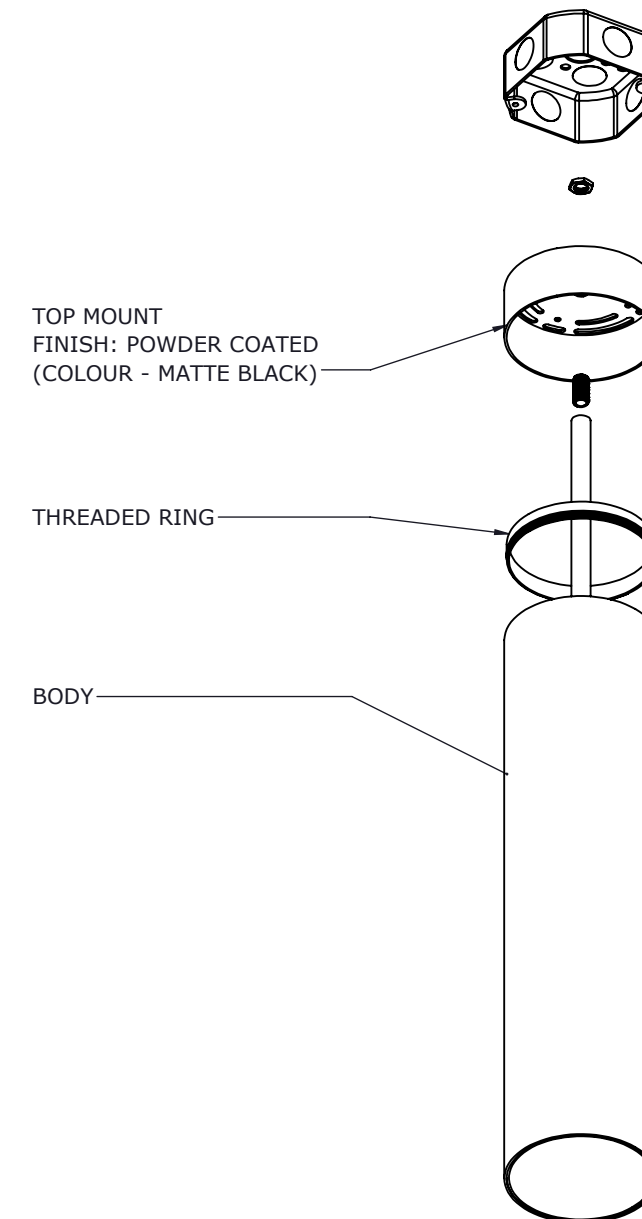

VISIONZ

Lighting
group
network

TUBO DIRECT - CEILING MOUNT - (DOWN LIGHT)

LGN-2118-LED-BLK

REVISIONS		
REV.	DESCRIPTION	DATE
0	ISSUED FOR APPROVAL	

LAMPING:
AC LED BOARD 7W, 700LM, 4000K, CRI 90
TRIAC DIMMING

NOTES:
TRIAC DIMMING
FINISHES AVAILABLE IN BLACK, WHITE, CHROME
IP65 RATED

PROJECT: TUBO	SALES: FL	MODEL: 2118
LAMP: AC LED 7W, 700LM, 4000K, CRI 90	CERT.: ETL	WEIGHT: ±10LBS VOLT:120V
DWG:OC24238	BY: AA DATE: 2021-04-06	SCALE: 1:3