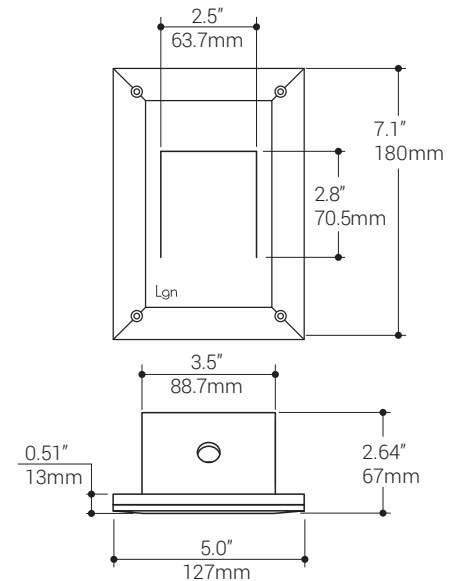

QuickShip Made-To-Order

Made-To-Order products ship within seven business days of an order being released.

SPECIFICATIONS

Beam Angle	70°
CCT	2700 K / 3000 K
CRI (Typical)	90+
Dimming	Yes
Dimming Tech	As per power supply
Efficacy (Lm/W)	31.5
Environment	Indoor, Damp
Input Voltage	24V DC
Projected Life	35,000 hrs
Lumen	Up to 70
Power Supply Type	Constant Voltage
Warranty	1-Year
Wattage	2W

Order # LVL5-GYPSUMSTEP-SQR