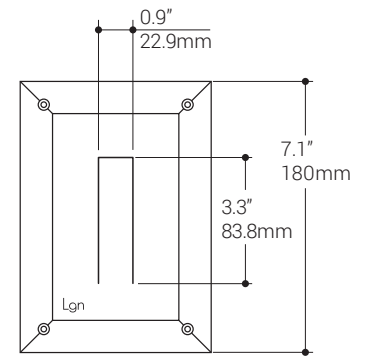

SPECIFICATIONS

Beam Angle	70°
CCT	2700 K / 3000 K
CRI (Typical)	90+
Dimming	Yes
Dimming Tech	As per power supply
Efficacy (Lm/W)	31.5
Environment	Indoor, Damp
Input Voltage	24V DC
Projected Life	35,000 hrs
Lumen	Up to 70
Power Supply Type	Constant Voltage
Warranty	1-Year
Wattage	2W

Order # LVL5-GYPSUMSTEP-S