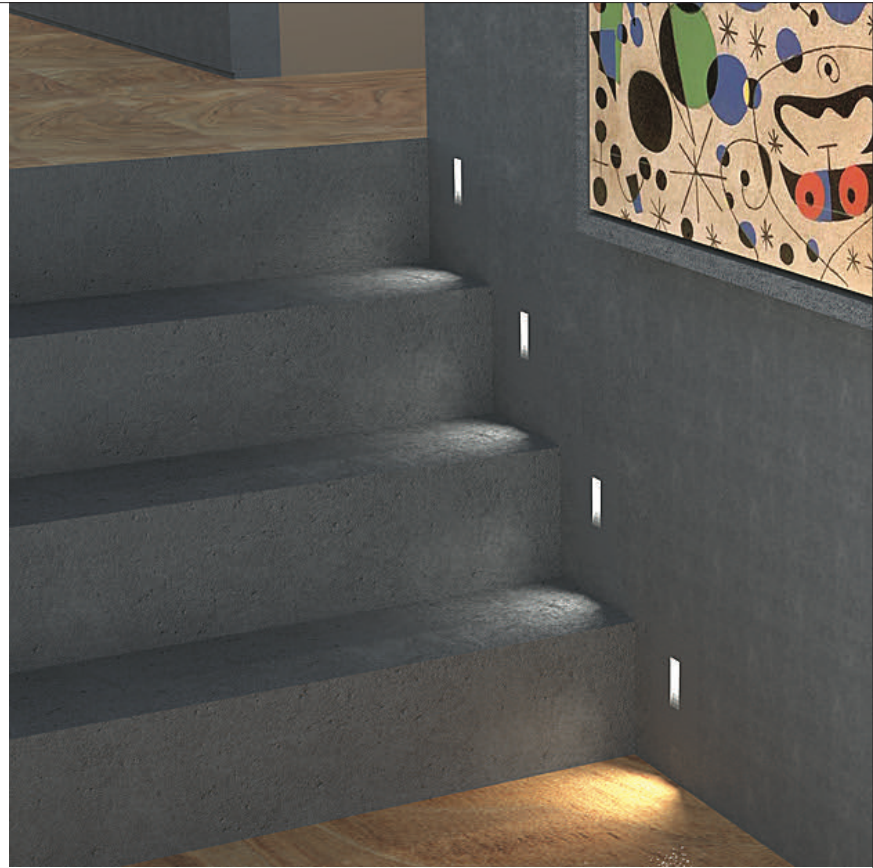

Short Trimless Steplight

With minimalism at its core, Lgn is an interior step light collection that seamlessly meshes with its surroundings. Available in four unique shapes, Lgn is a pre-formed GRG fixture that easily-installs into a building's frame for a flawless trimless look, without the need to cut holes and reducing costs associated with intensive labor.

Body Construction

Constructed from GRG, this trimless fixture features an embedded light fixture and smooth reflective opening that provides clean and glare-free lighting.

Power Consumption

This fixture operates on 24V DC.

Light Output

This accent light is available in 2700 K and 3000 K color temperatures, providing up to 70 lumens.

Dimming

The LED lamp supports 100~1% dimmable functionality when used with dimmable driver.

LED Characteristics

Powered by a 2 watt LED chip that maintains uniform intensity with 70% lumens at 35,000 hours average life; with a minimum CRI of 90.

Beam Spread

The fixture lens provides a 70 degree beam spread.