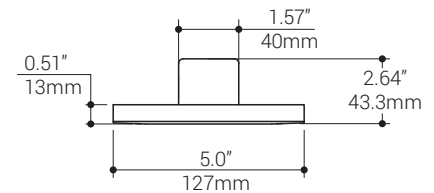

SPECIFICATIONS

Beam Angle	70°
CCT	2700 K / 3000 K
CRI (Typical)	90+
Dimming	Yes
Dimming Tech	As per power supply
Efficacy (Lm/W)	31.5
Environment	Indoor, Damp
Input Voltage	24V DC
Projected Life	35,000 hrs
Lumen	Up to 70
Power Supply Type	Constant Voltage
Warranty	1-Year
Wattage	2W

Order # LVL5-GYPSUMSTEP-S