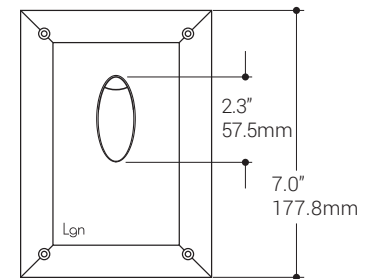

SPECIFICATIONS

Beam Angle	70°
CCT	2700 K / 3000 K
CRI (Typical)	90+
Dimming	Yes
Dimming Tech	As per power supply
Efficacy (Lm/W)	31.5
Environment	Indoor, Damp
Input Voltage	24V DC
Projected Life	35,000 hrs
Lumen	Up to 70
Power Supply Type	Constant Voltage
Warranty	1-Year
Wattage	2W

Order # LVL5-GYPSUMSTEP-OVL