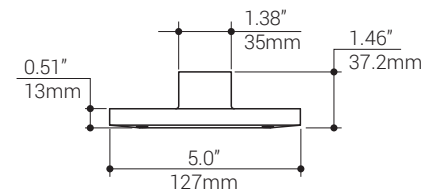

SPECIFICATIONS

Beam Angle	70°
CCT	2700 K / 3000 K
CRI (Typical)	90+
Dimming	Yes
Dimming Tech	As per power supply
Efficacy (Lm/W)	31.5
Environment	Indoor, Damp
Input Voltage	24V DC
Projected Life	35,000 hrs
Lumen	Up to 70
Power Supply Type	Constant Voltage
Warranty	1-Year
Wattage	2W

Order # LVL5-GYPSUMSTEP-OVL