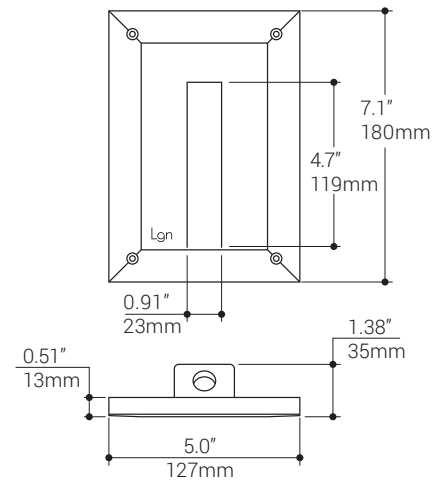

QuickShip Made-To-Order

Made-To-Order products ship within seven business days of an order being released.

SPECIFICATIONS

Beam Angle	70°
CCT	2700 K / 3000 K
CRI (Typical)	90+
Dimming	Yes
Dimming Tech	As per power supply
Efficacy (Lm/W)	31.5
Environment	Indoor, Damp
Input Voltage	24V DC
Projected Life	35,000 hrs
Lumen	Up to 70
Power Supply Type	Constant Voltage
Warranty	1-Year
Wattage	2W